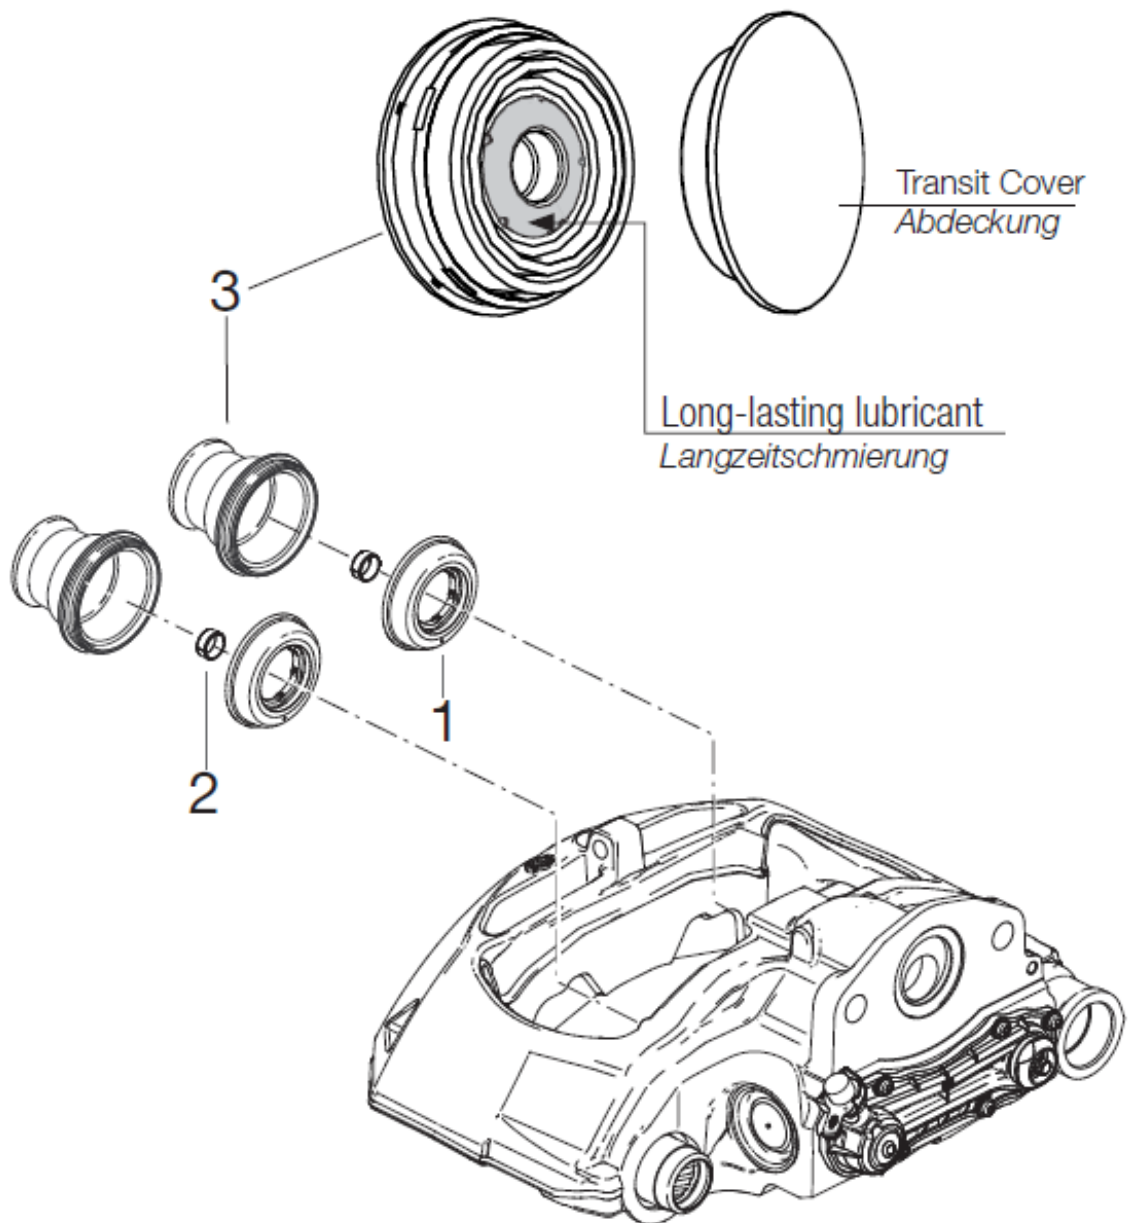

Opravná sada K010603

Pos.(*)	Description.	Qty.
1 (22)	Inner Seal	2
2 (161)	Tappet Bush	2
3 (13)	Tappet and Boot Assembly	2