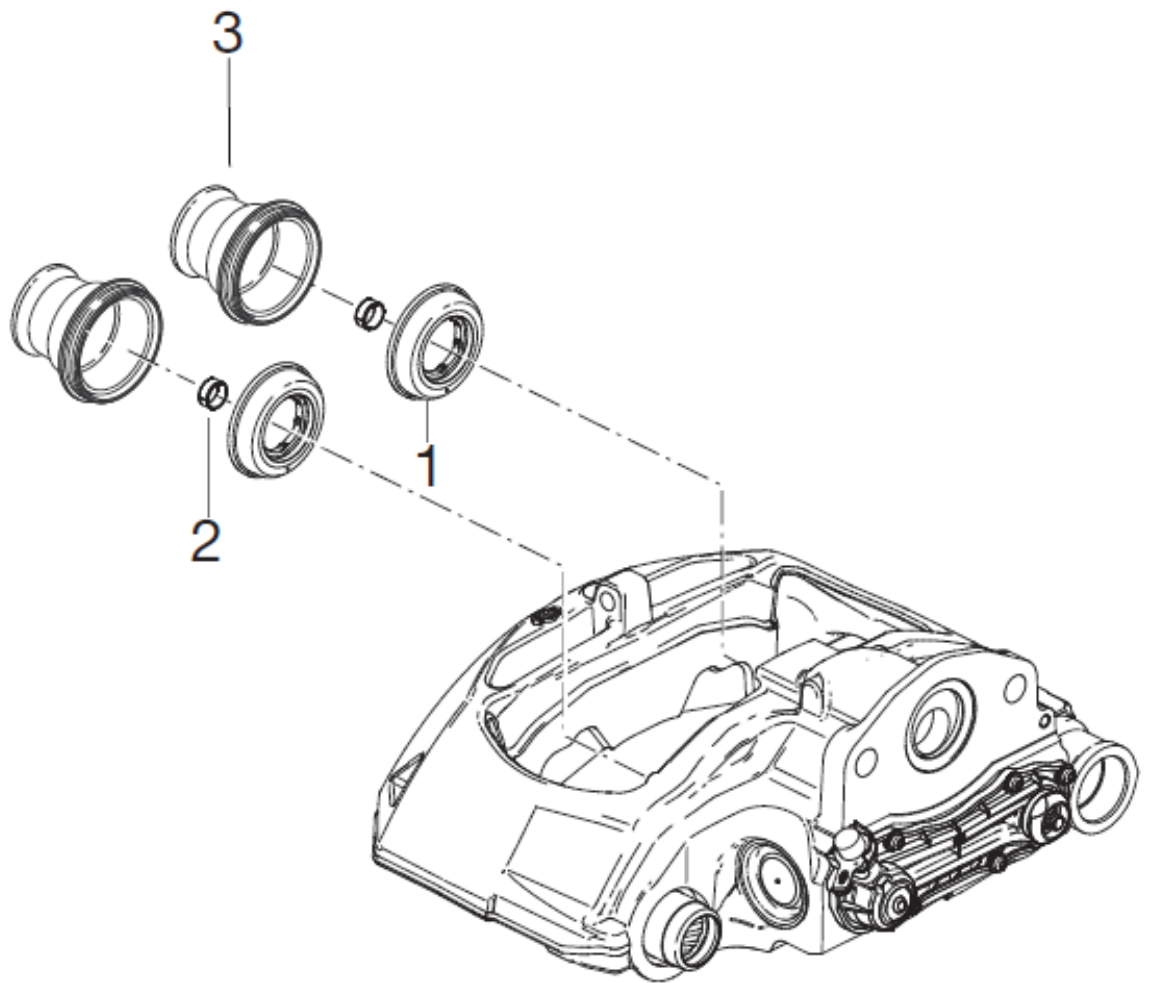

Opravná sada K010604

| Pos.(*) | Description. | Qty. |
|---------|--------------------------|------|
| 1 (22) | Inner Seal | 2 |
| 2 (161) | Tappet Bush | 2 |
| 3 (13) | Tappet and Boot Assembly | 2 |