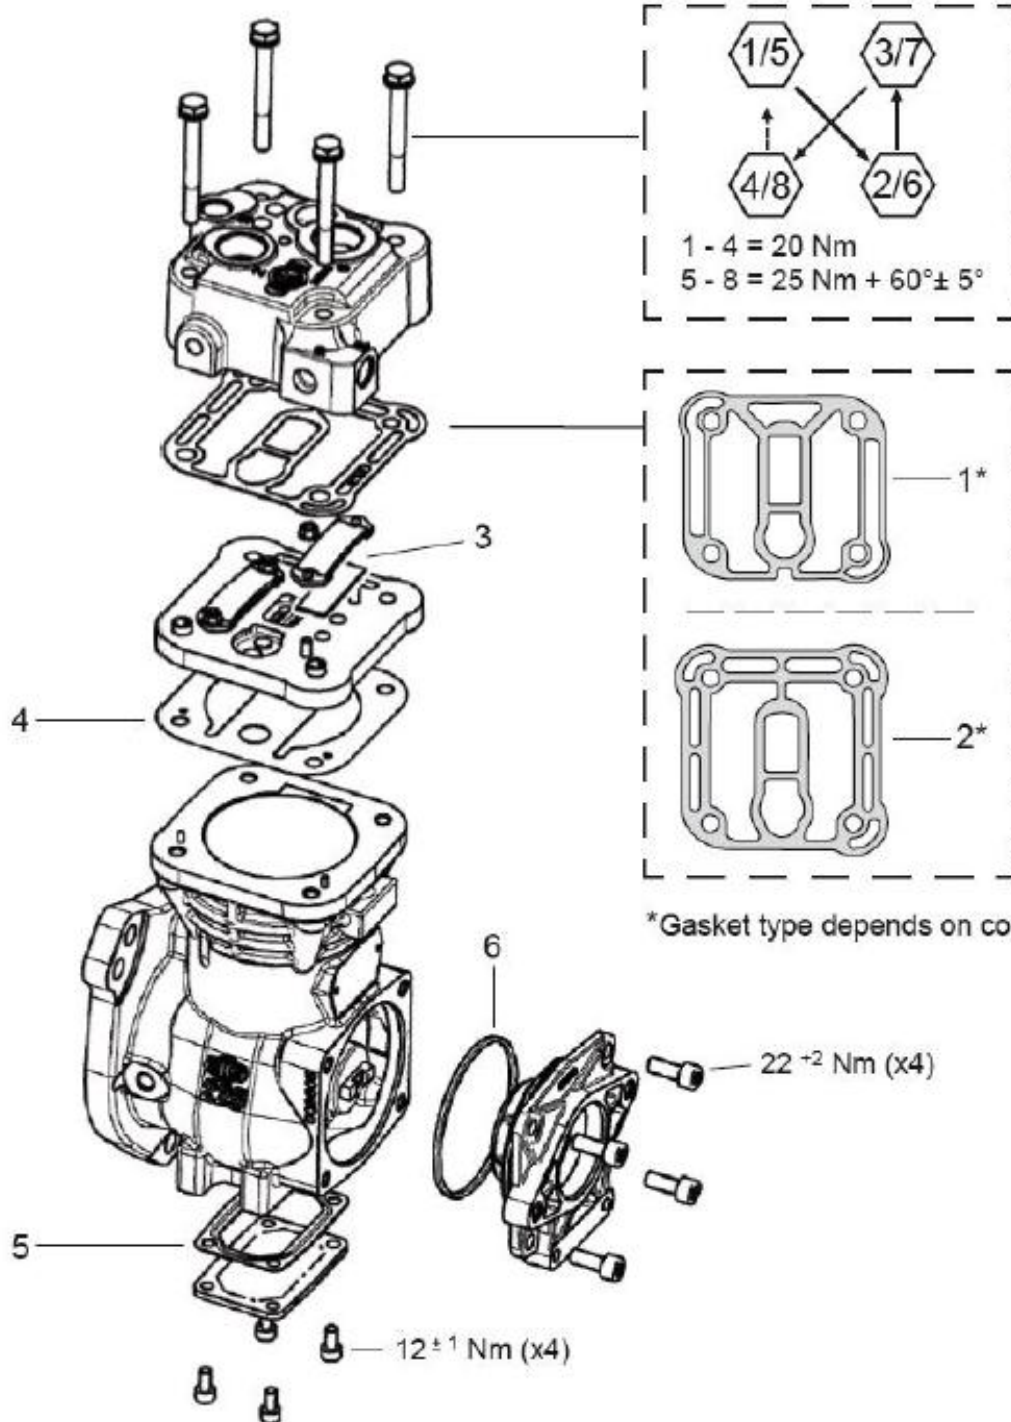

# SEB22518 Gasket Kit

Pos.	Description	Qty.
1*	Gasket	1
2*	Gasket	1
3	Delivery Reed	2
4	Inlet Reed	1
5	Gasket	1
6	O-ring	2